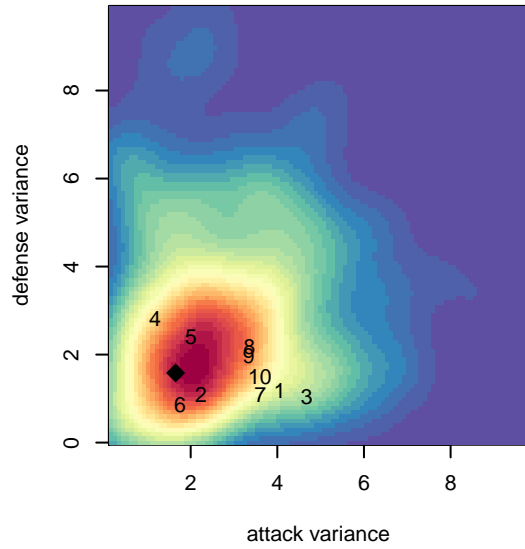

Blackhills FC Black B03

Blackhills FC
 Olympia, WA
 B03 total strength=325
 attack=0.27 defense=0.14
 fall league = RCL B03 Div 3
 spr league = Win RCL B03 Div 3

alt names used:
 BLACKHILLS FC B 03 BLACK A ()
 Blackhills FC B03 Black A
 Blackhills FC B 03 Black A
 Blackhills FC B 03 Black A
 Blackhills FC B 03 Black A

Venues played:
 2014 KITG BU11 Green
 2014 Bigfoot Gold U11
 2014 RCL B03 Div 3
 2014 Win RCL B03 Div 3
 2014 WYS Presidents Cup B03 Division 2

**attack and defense variance (black dot)
relative to other teams
and top 10 in region**