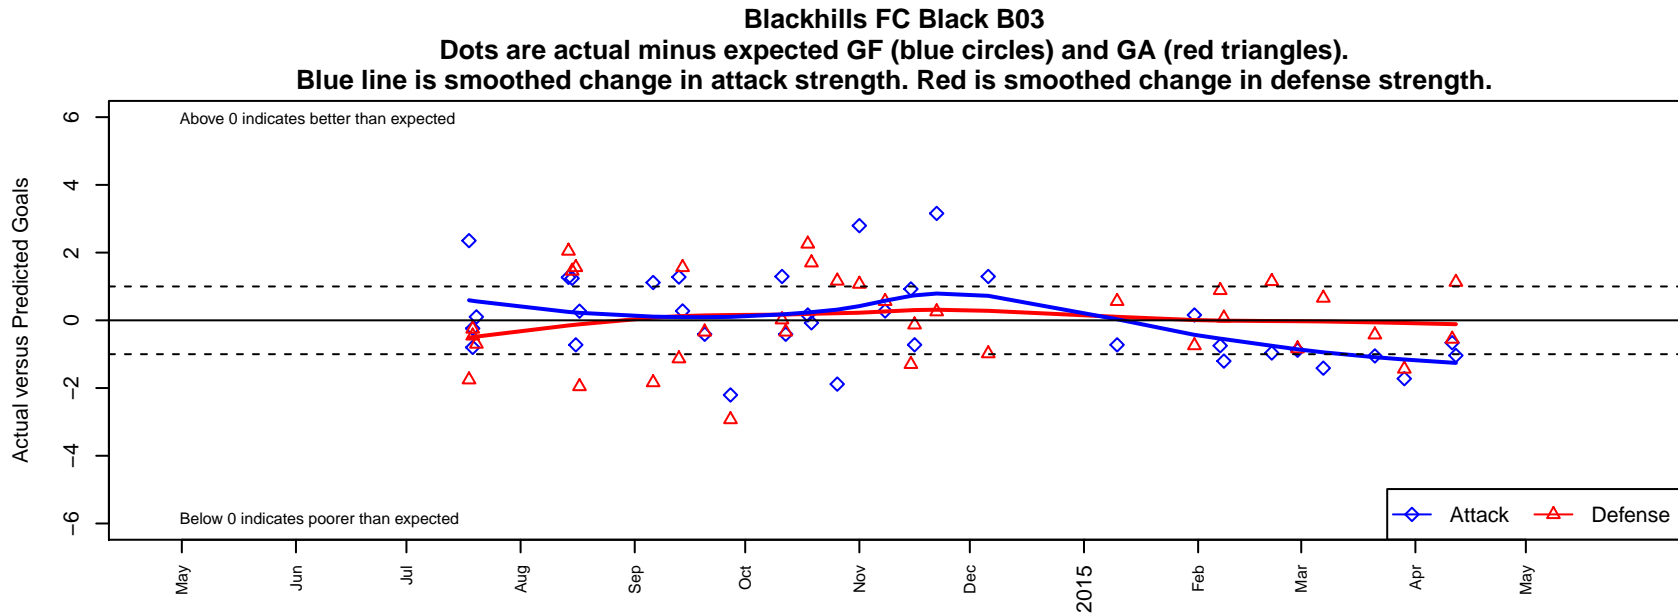

**attack and defense variance (black dot)
relative to other teams
and top 10 in region**

**attack and defense rating
relative to others at age
and all opponents in last 13 months**

Blackhills FC Black B03

Blackhills FC
Olympia, WA
B03 total strength=325
attack=0.27 defense=0.14
fall league = RCL B03 Div 3
spr league = Win RCL B03 Div 3

alt names used:
BLACKHILLS FC B 03 BLACK A ()
Blackhills FC B03 Black A
Blackhills FC B 03 Black A
Blackhills FC B 03 Black A
Blackhills FC B 03 Black A

Venues played:
2014 KITG BU11 Green
2014 Bigfoot Gold U11
2014 RCL B03 Div 3
2014 Win RCL B03 Div 3
2014 WYS Presidents Cup B03 Division 2