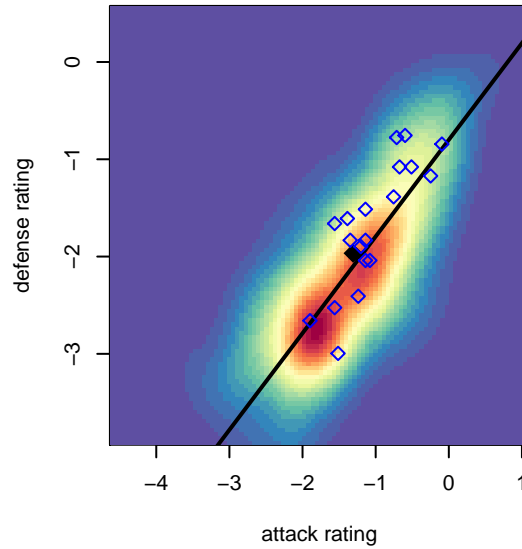

**attack and defense rating
relative to others at age
and all opponents in last 13 months**