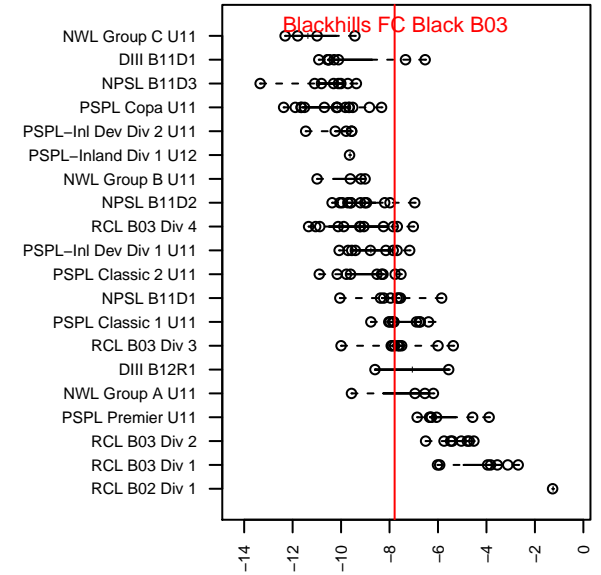

**attack and defense rating
relative to others at age
and all opponents in last 13 months**